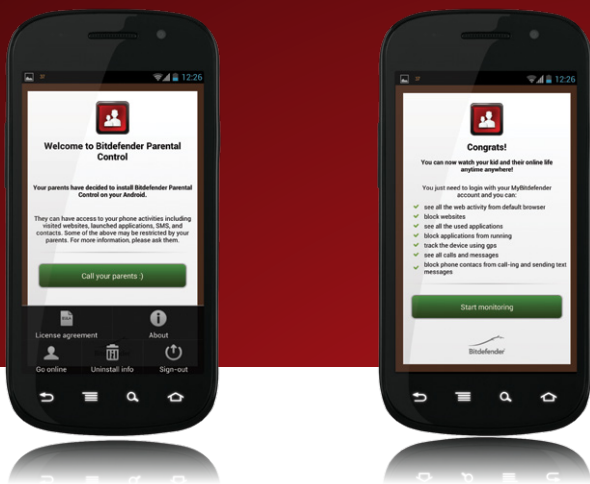

Bitdefender® PARENTAL CONTROL

Online safety for your kids

- Blocking and monitoring webpages
- Apps control
- Mobile phone tracking
- Instant Messaging blocking and monitoring
- Location tracking
- Facebook monitoring

Use Bitdefender Parental Control to block content that may be offensive or inappropriate for your kids, restrict Web access between custom-set hours, and remotely monitor all online activity – even on Facebook.

Bitdefender PARENTAL CONTROL

Why Bitdefender?

- Award-winning, corporate-strength security for the home
- Technology trusted by 400+ million PC users worldwide

WEBSITES & APPS BLOCKING AND MONITORING

Because you can't be there 24/7, Bitdefender Parental Control allows you to see what sites your kids visit online, as well as what apps they are using. It also allows you to create a block apps and/or websites, so you'll know your kids will be safeguarded while on the Web.