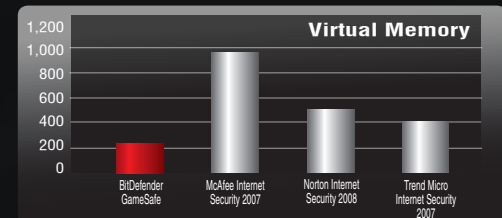

Processor time

Processor time used is probably the best measure of "responsiveness". Background processes that dramatically reduce CPU cycles (like on-access antivirus) are highly undesirable.

Memory consumption

The amount of memory antivirus scanners use, greatly influences the overall "responsiveness" of the operating system.

Virtual memory

Games tend to be huge consumers of memory, so any memory swapping is bound to produce slow-downs.