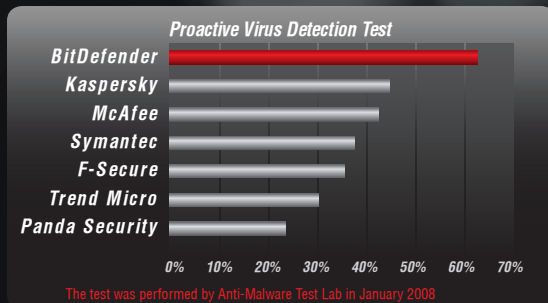

The Need for Speed

GameSafe's gamer mode can be turned on with one click.

When activated it will:

- Minimize processor time & memory consumption
- Postpone automatic updates & scans
- Eliminate all alerts and pop-ups
- Scan only the most important files

Industry Leading Security

Antivirus & Antispyware

- Hourly Updates – fastest in the industry at updating the list of known viruses and spyware
- Blocks even unknown viruses using advanced proactive detection techniques
- Detects and removes the newest breed of hidden threats known as rootkits

Anti-Phishing

- Protects against phishing attempts by filtering all accessed webpages
- Reduces the risk of identity theft by preventing personal information leaks via e-mail or Web

Firewall

- No need to disable firewall while gaming, as it's designed to accept required connections
- Controls applications' access to the Internet while "hiding" your computer from hackers
- Helps prevent unauthorized access to your Wi-Fi network by notifying you when computers log into the network information