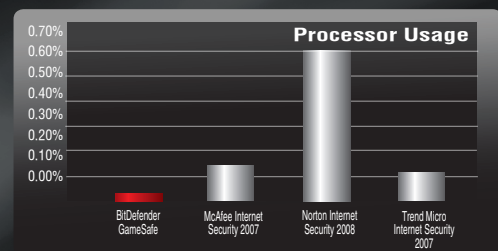

Supported e-mail software:

- Microsoft Outlook 2000, 2003, 2007
- Microsoft Outlook Express
- Microsoft Windows Mail
- Mozilla Thunderbird 1.5 and 2.0

bitdefender GameSafe

Antivirus Defense

Performance Impact

Processor time

Processor time used is probably the best measure of "responsiveness". Background processes that dramatically reduce CPU cycles (like on-access antivirus) are highly undesirable.

Memory consumption