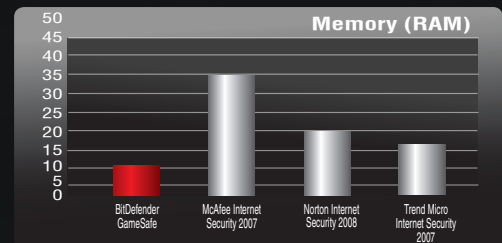

Virtual memory

Games tend to be huge consumers of memory, so any memory swapping is bound to produce slow-downs.