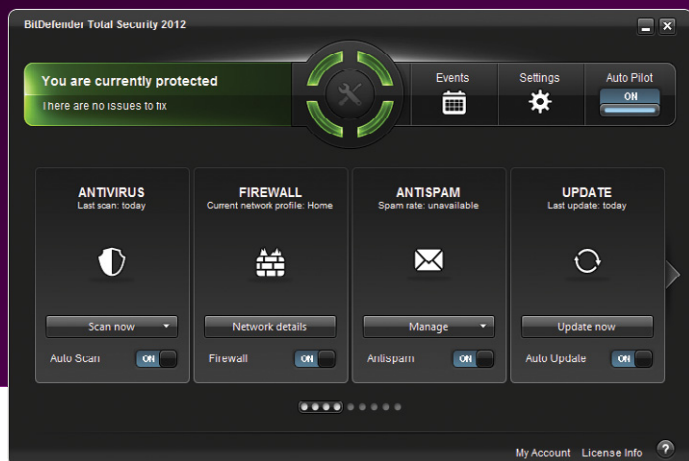

Key Features:

- Blocks viruses, spyware & spam
- Halts ID theft attempts
- Filters the links you receive from your Facebook and Twitter friends
- Keeps kids safe with cutting-edge parental controls
- Online backup
- Tunes up your PC for optimal speed & performance

**Engage Autopilot
for Silent Security**

Bitdefender
Internet Security 2011
April 2011

Bitdefender
Antivirus Pro 2011
November 2010

Bitdefender
Antivirus Pro 2011
August 2010

Bitdefender TOTAL SECURITY 2012

Bitdefender capitalizes on live and virtualized behavior-based detection, in addition to cloud-based services, to stop emerging e-threats that other products miss.

Active Virus Control – Monitors processes' behavior while they are running to detect new & unknown viruses.

New! Rescue mode – Reboots your computer in a trusted environment, which is used for cleanup and restoration.

New! Virtualized Browser – Isolates the browser from the operating system in a Bitdefender-provided environment to block web-based threats.