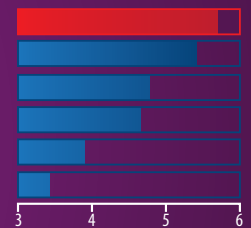

#1 Ranked **Antivirus Software!***

Awarded Best Security For 2011

Bitdefender Internet Security 2011 & 2012
Kaspersky Internet Security 2011 & 2012
Panda Internet Security 2011 & 2012
Norton Internet Security 2011 & 2012
ESET Smart Security 4.2 & 5
McAfee Total Protection 2011 & 2012